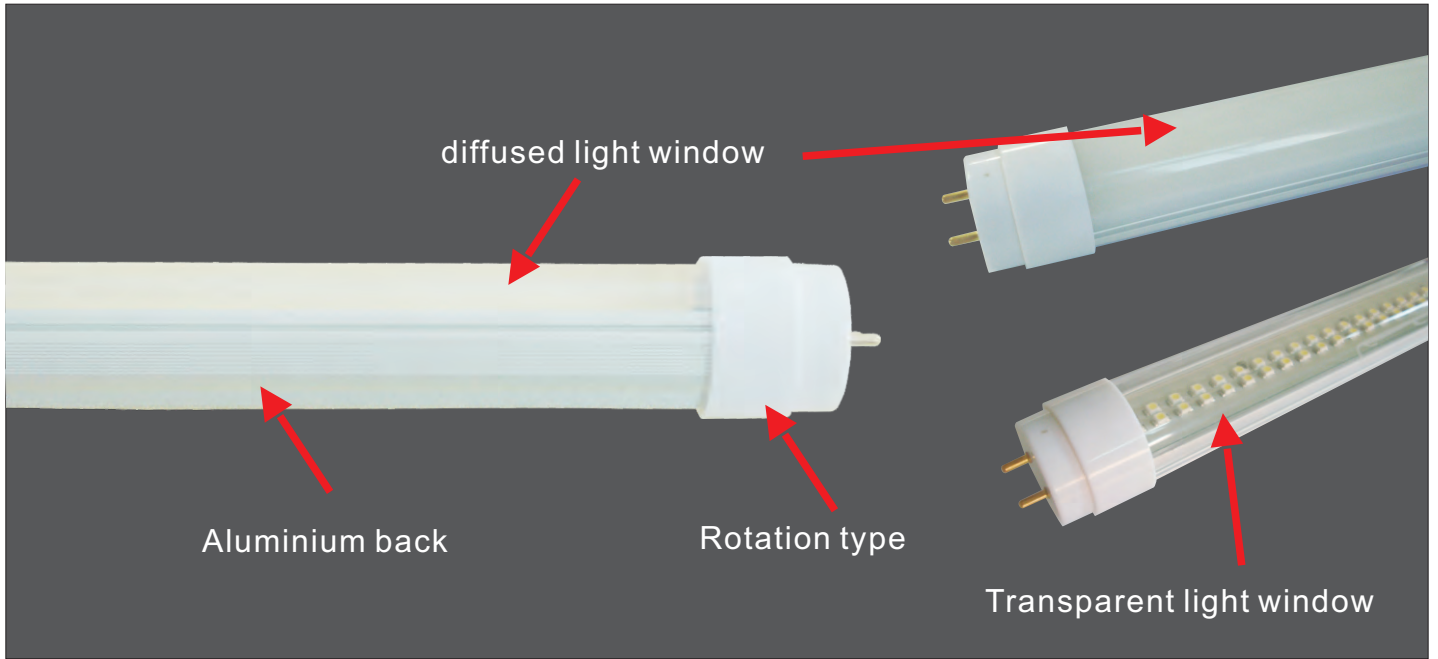

Mobile: +86-13600151478

Address: B Building, Chuangfu Industrial Zone, Beihuan Road,

Shiyuan Town, Baoan District Shenzhen China.

LED Fluorescent

Features:

- A: Energy saving, Half power consumption at same illuminance.
- B: Good environmental protection, without HG, ultraviolet, infrared rays
- C: Long life, more than 50,000 hours life span.
- D: Directly replace traditional fluorescent replacement.
- E: CE, ROHS, FCC Certificate.