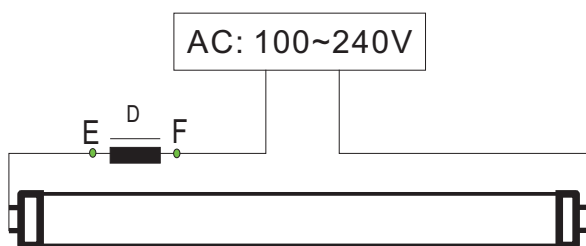

How to use

Directly replace conventional fluorescent tubes

standard application

1: Ballast (as indicated as "D"), if

- 1.1 the ballast is digital type, it must be removed away and short the cable there and reconnect pt E and pt F.
- 1.2 the ballast is conventional type, it can be kept there without any modification but have to screw off the starter before on

2: It is recommended to have the installation by qualified electrician.