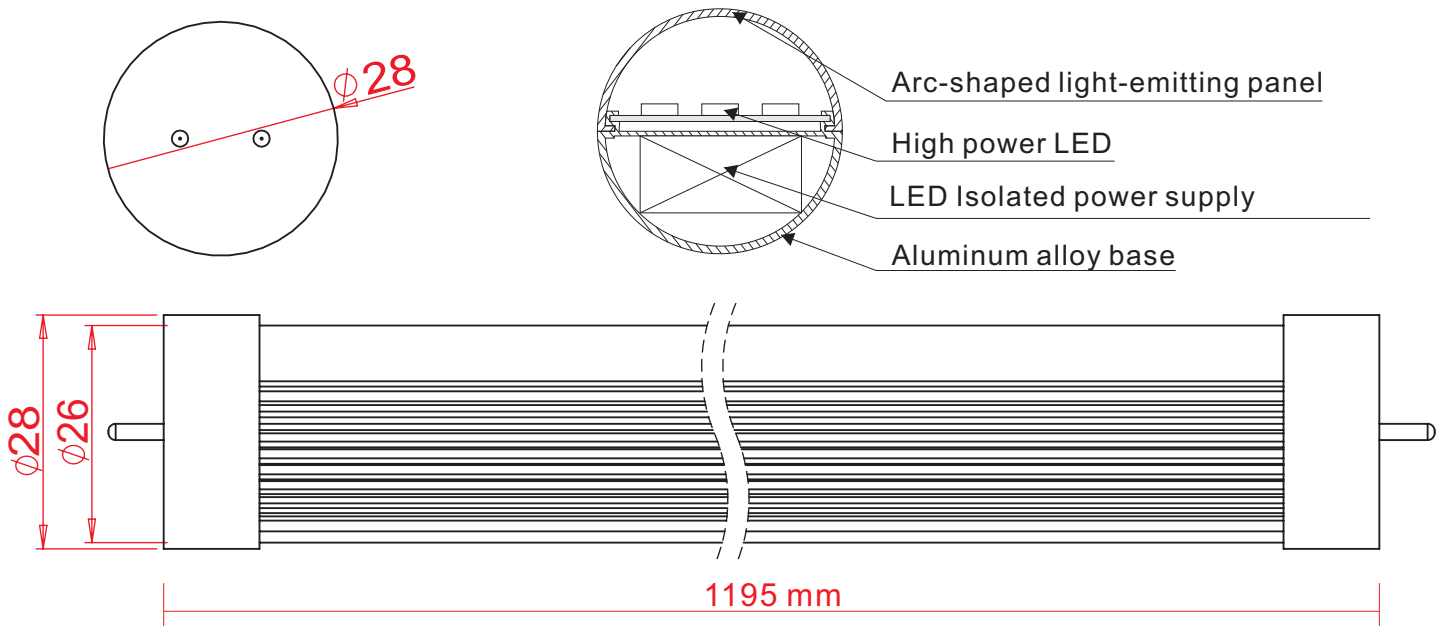

SN	W			LM				
FT-T8TAT120A-W	21	White	Transparent	1850	26	1195	20	288
FT-T8TAT120A-CW		Cool white		1900				
FT-T8TAT120A-WW		Warm white		1800				
FT-T8DAT120A-W	21	White	Diffused	1700	26	1195	20	288
FT-T8DAT120A-CW		Cool white		1750				
FT-T8DAT120A-WW		Warm white		1650				

Dimension

1. All dimensions are in millimeters
2. Tolerance is ± 2 mm unless otherwise noted

How to use

Directly replace conventional fluorescent tubes

standard application

1: Ballast (as indicated as "D"), if