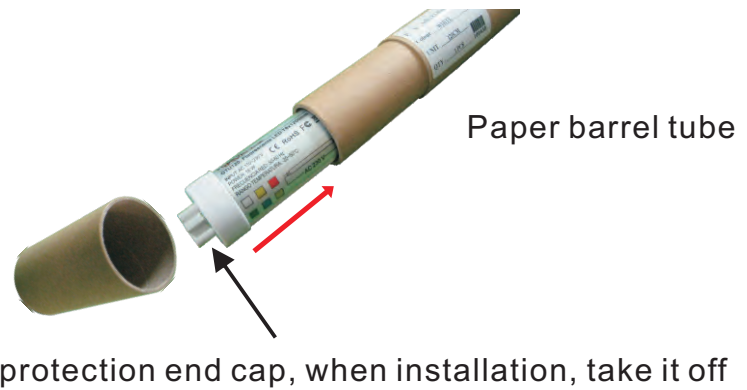

LED Fluorescent packing

● Packing