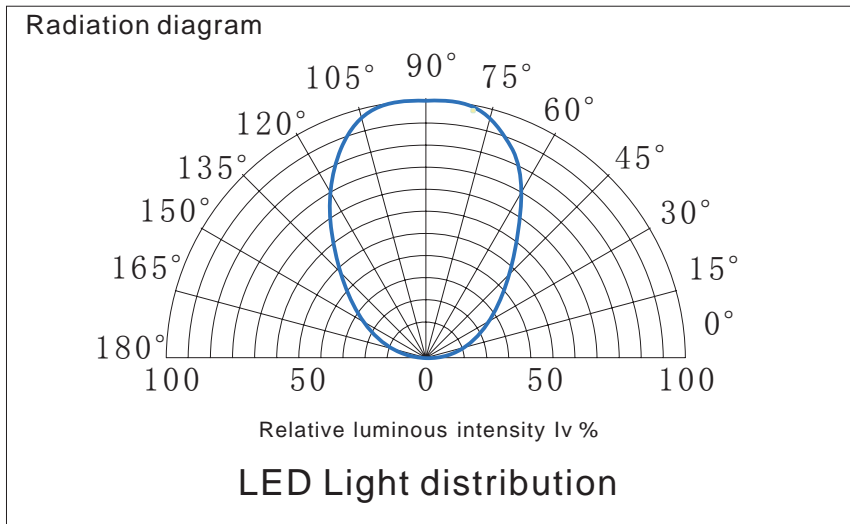

Photos:

Assembly drawing

Top View

Section

View Angle: 120degrees
 Operation Temperature: -20~50°C
 Store Temperature: -30~80°C

5050 Rigid bar: 60 LED/Meter:

These strips are widely used in shop and bar illumination, it works at 24DC, with super bright SMD LEDs, wide view angle, compact size, easy to install, Aluminium PCB holder help you to fix easily. long life span(more than 50000 hours)

Aluminium series: 5050 60 LED/meter					
Part number	Color	LED QTY/meter	Lumen/meter	Voltage	Power/meter
DN-R50502322RGB60-24V	Red 	60	120	DC24V	MAX14.4 W
	Green 		240		
	Blue 		150		
DN-R50502322R60-24V	Red 	60	360	DC24V	MAX14.4 W
DN-R50502322Y60-24V	Yellow 		360		
DN-R50502322B60-24V	Blue 		450		
DN-R50502322G60-24V	Green 		720		
DN-R50502322W60-24V	White 		600-960		
DN-R50502322WW60-24V	Warm w hite 		480-720		
DN-R50502322P60-24V	Pink 		360		