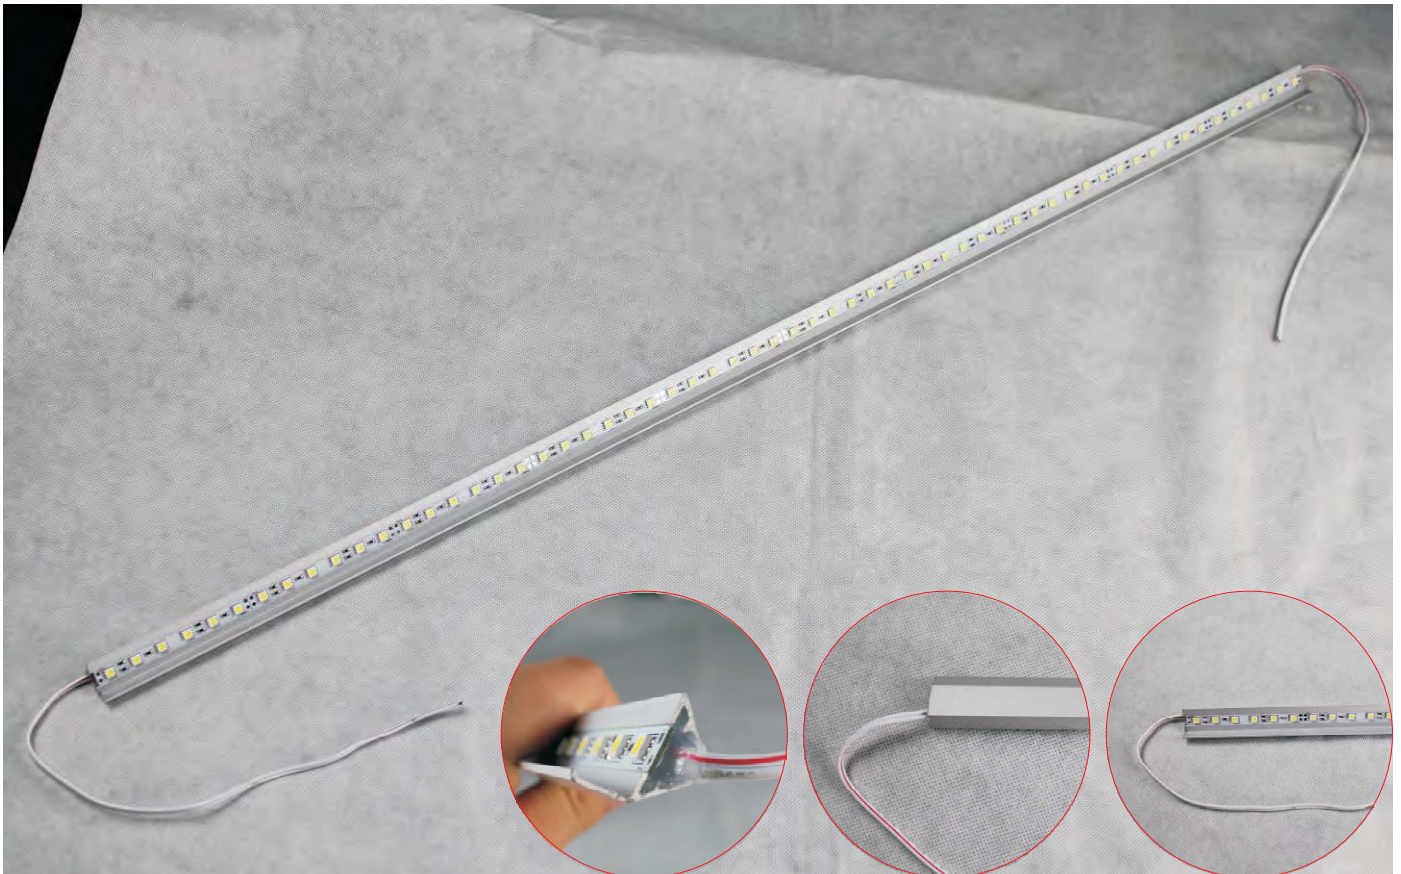

Features:

- Available in 24V DC maximum.
- Very bright & low power consumption.
- Operating temperature: -20~50°C.
- Long life span LED lights, more than 50,000 hours +.
- Product with half encapsulating compound, don't cover LEDs
- Water-proof, IP20.

Photos:

Assembly drawing

Top View

Section

View Angle: 120degrees
 Operation Temperature: -20~50°C
 Store Temperature: -30~80°C

5050 Rigid bar: 60 LED/Meter:

These strips are widely used in shop and bar illumination, it works at 24DC, with super bright SMD LEDs, wide view angle, compact size, easy to install, Aluminium PCB holder help you to fix easily. long life span(more than 50000 hours)

for: red, blue, green, yellow

for: white LED

How to connect single color rigid bar

Below shows you how to connect the single color rigid bar to power supplies.