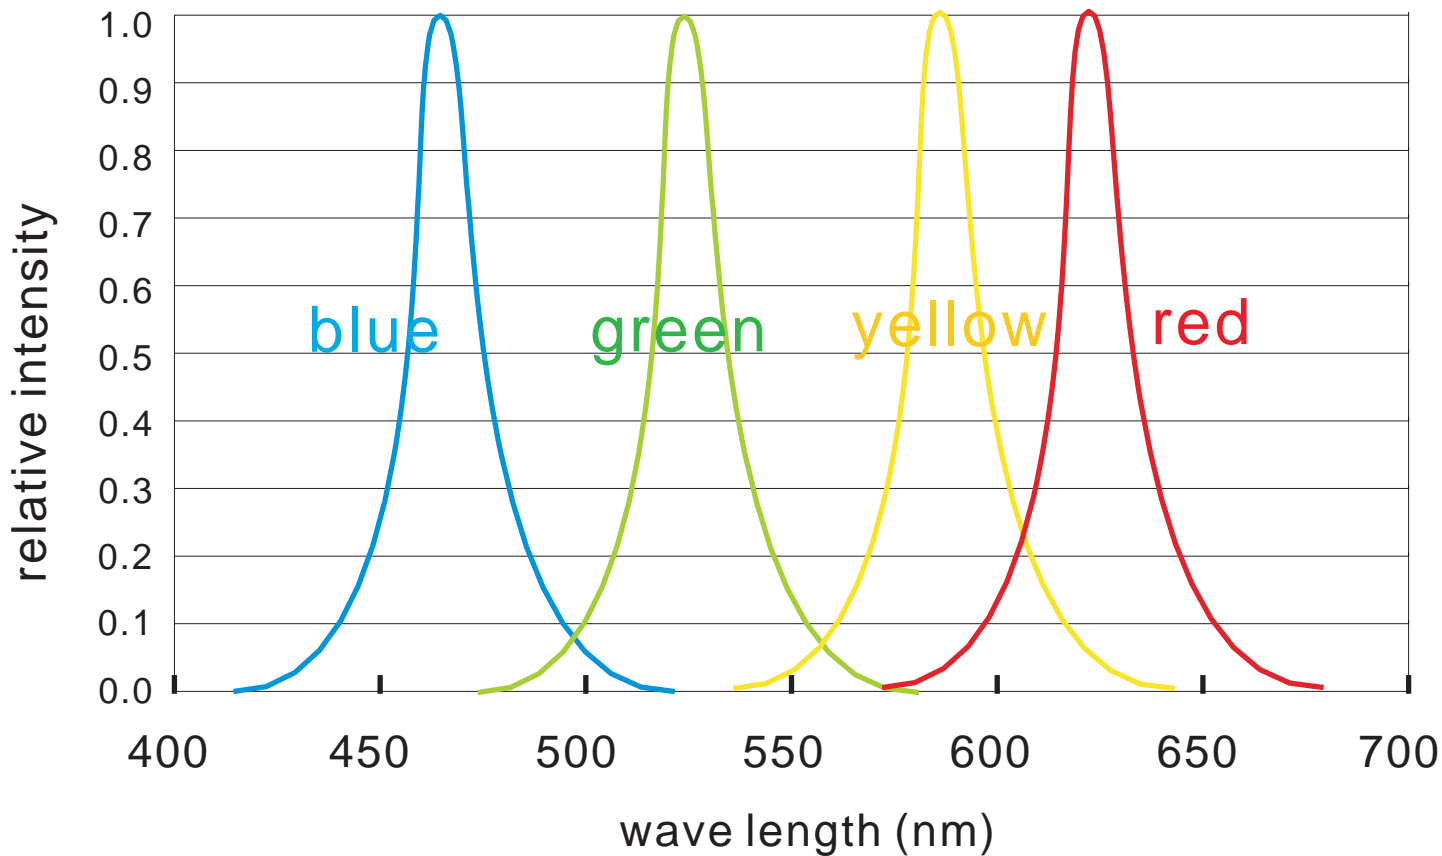

Photos:

Assembly drawing

Top View

Section

View Angle: 120degrees
 Operation Temperature: -20~50°C
 Store Temperature: -30~80°C

5050 Rigid bar: 60 LED/Meter:

These strips are widely used in shop and bar illumination, it works at 24DC, with super bright SMD LEDs, wide view angle, compact size, easy to install, Aluminium PCB holder help you to fix easily. long life span(more than 50000 hours)

Aluminium series: 5050 60 LED/meter					
Part number	Color	LED QTY/meter	Lumen/meter	Voltage	Power/meter
DN-R50502322RGB60-24V	Red 	60	120	DC24V	MAX14.4 W
	Green 		240		
	Blue 		150		
DN-R50502322R60-24V	Red 	60	360	DC24V	MAX14.4 W
DN-R50502322Y60-24V	Yellow 		360		
DN-R50502322B60-24V	Blue 		450		
DN-R50502322G60-24V	Green 		720		
DN-R50502322W60-24V	White 		600-960		
DN-R50502322WW60-24V	Warm w hite 		480-720		
DN-R50502322P60-24V	Pink 		360		