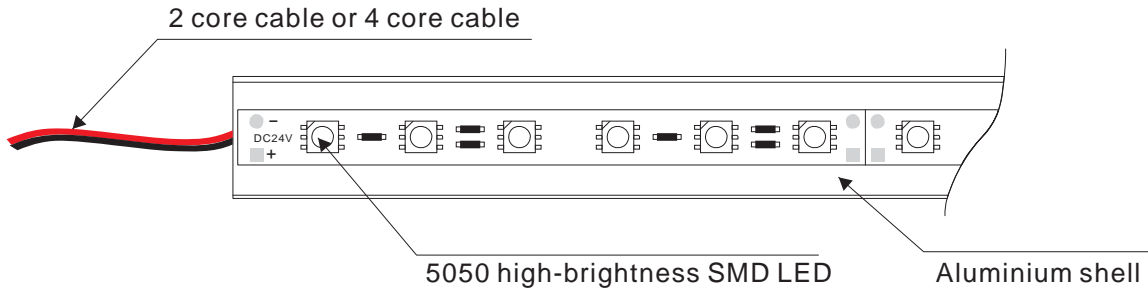

Photos:

Assembly drawing

Top View

Section

View Angle: 120degrees
 Operation Temperature: -20~50°C
 Store Temperature: -30~80°C

5050 Rigid bar: 60 LED/Meter:

These strips are widely used in shop and bar illumination, it works at 24DC, with super bright SMD LEDs, wide view angle, compact size, easy to install, Aluminium PCB holder help you to fix easily. long life span(more than 50000 hours)

Aluminium series: 5050 60 LED/meter					
Part number	Color	LED QTY/meter	Lumen/meter	Voltage	Power/meter
DN-R50502322RGB60-24V	Red 	60	120	DC24V	MAX14.4 W
	Green 		240		
	Blue 		150		
DN-R50502322R60-24V	Red 	60	360	DC24V	MAX14.4 W
DN-R50502322Y60-24V	Yellow 		360		
DN-R50502322B60-24V	Blue 		450		
DN-R50502322G60-24V	Green 		720		
DN-R50502322W60-24V	White 		600-960		
DN-R50502322WW60-24V	Warm w hite 		480-720		
DN-R50502322P60-24V	Pink 		360		