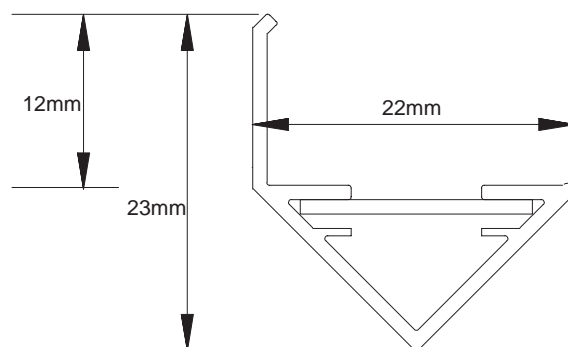

Photos:

Assembly drawing

Top View

Section

View Angle: 120degrees
 Operation Temperature: -20~50°C
 Store Temperature: -30~80°C

5050 Rigid bar: 60 LED/Meter:

These strips are widely used in shop and bar illumination, it works at 24DC, with super bright SMD LEDs, wide view angle, compact size, easy to install, Aluminium PCB holder help you to fix easily. long life span(more than 50000 hours)