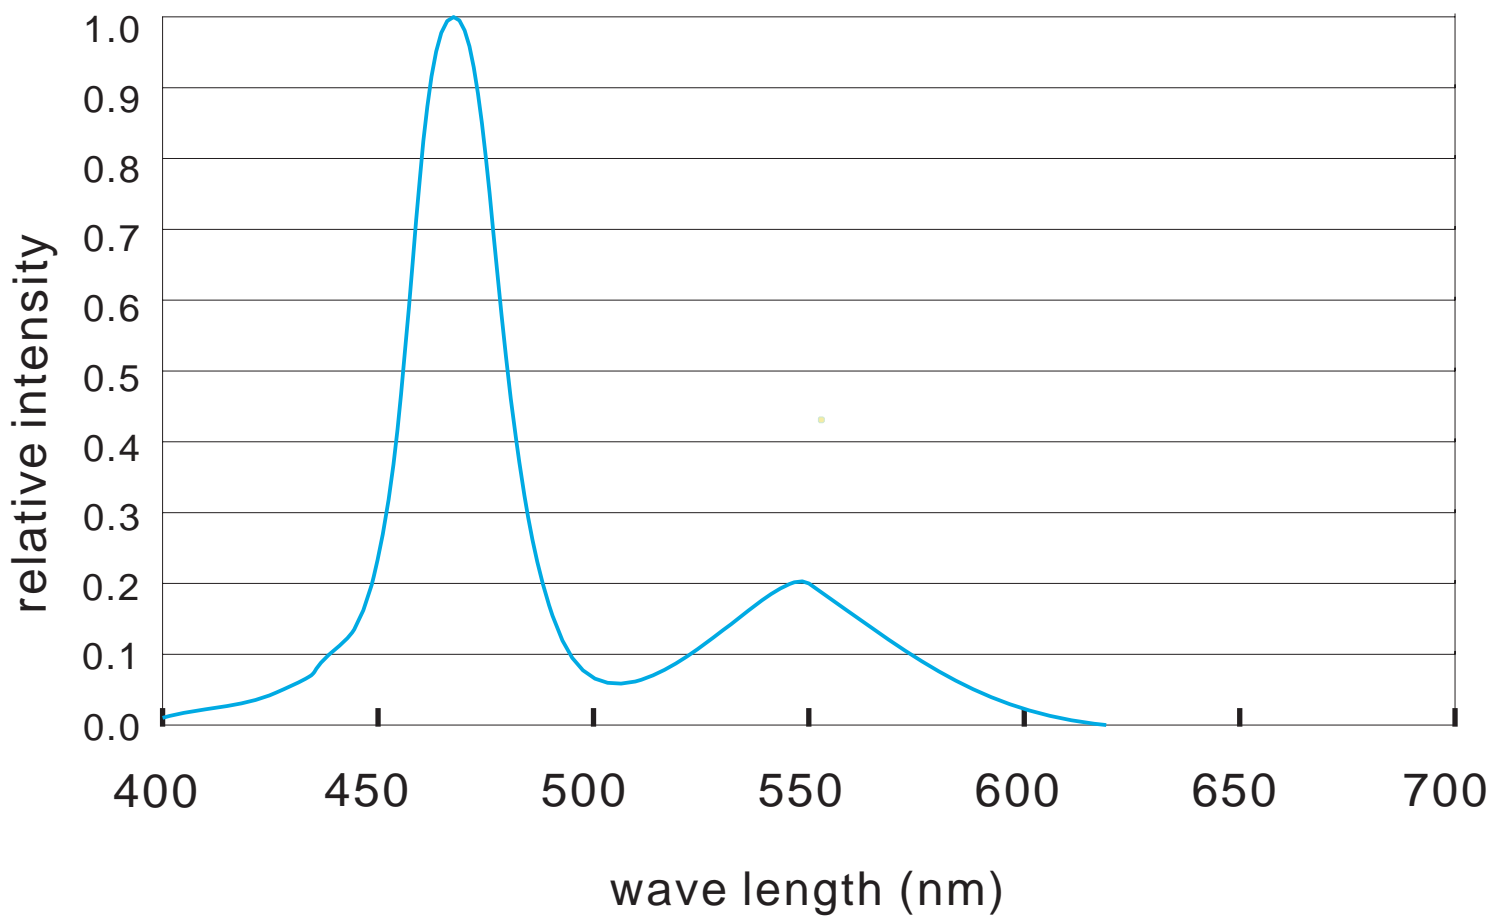

for: white LED