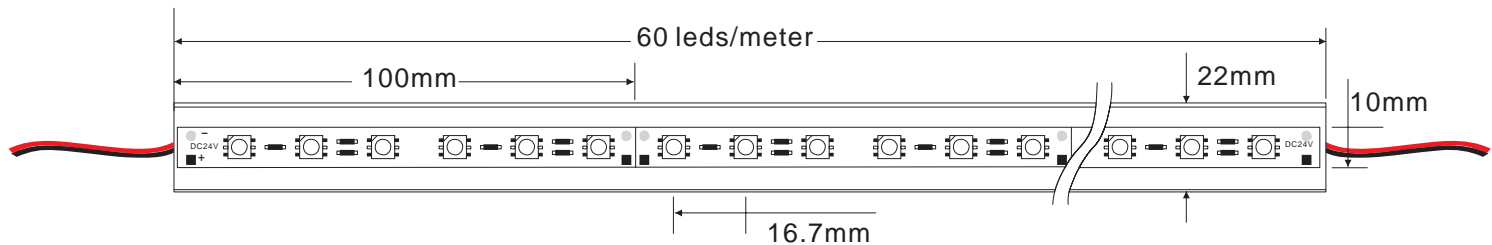

Features:

- Available in 24V DC maximum.
- Very bright & low power consumption.
- Operating temperature: -20~50°C.
- Long life span LED lights, more than 50,000 hours +.
- Product with half encapsulating compound, don't cover LEDs
- Water-proof, IP20.

Photos:

Assembly drawing

Top View

Section

View Angle: 120degrees
 Operation Temperature: -20~50°C
 Store Temperature: -30~80°C

5050 Rigid bar: 60 LED/Meter:

These strips are widely used in shop and bar illumination, it works at 24DC, with super bright SMD LEDs, wide view angle, compact size, easy to install, Aluminium PCB holder help you to fix easily. long life span(more than 50000 hours)

Aluminium series: 5050 60 LED/meter					
Part number	Color	LED QTY/meter	Lumen/meter	Voltage	Power/meter
DN-R50502322RGB60-24V	Red 	60	120	DC24V	MAX14.4 W
	Green 		240		
	Blue 		150		
DN-R50502322R60-24V	Red 	60	360	DC24V	MAX14.4 W
DN-R50502322Y60-24V	Yellow 		360		
DN-R50502322B60-24V	Blue 		450		
DN-R50502322G60-24V	Green 		720		
DN-R50502322W60-24V	White 		600-960		
DN-R50502322WW60-24V	Warm w hite 		480-720		
DN-R50502322P60-24V	Pink 		360		

for: red, blue, green, yellow

for: white LED

How to connect single color rigid bar

Below shows you how to connect the single color rigid bar to power supplies.