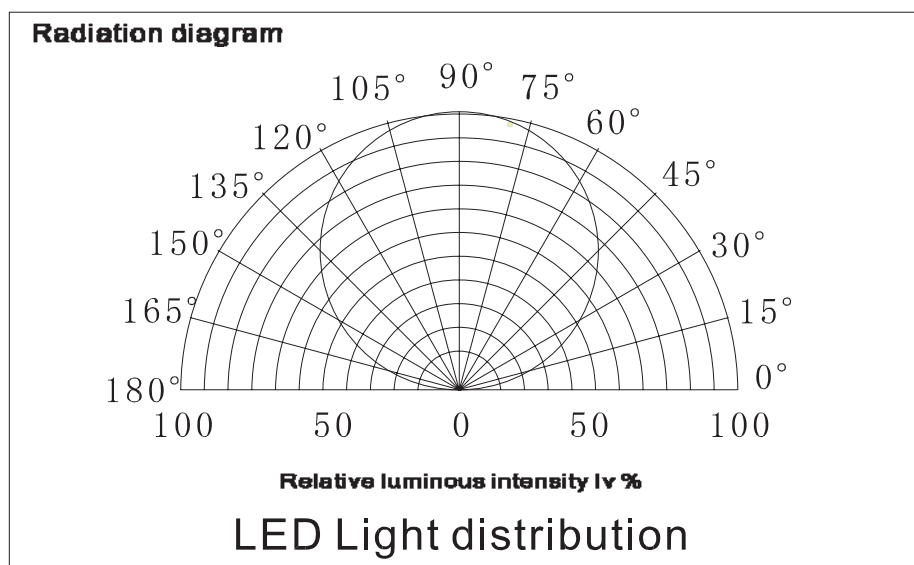

Assembly drawing

Top View

Section

View Angle: 120 degrees

Operation Temperature: -20~50 °C

Store Temperature: -30~80 °C

5050 SMD LED Rigid bar: 60LED/Meter

These strips are widely used in shop and bar illumination, it works at 12 DC, with super bright SMD LEDs, wide view angle, compact size, easy to install, Aluminium PCB holder help you to fix easily. Water-proof, long life span(more than 50000 hours)

Aluminium series: 5050 60 LED/meter					
Part number	Color	LED QTY/meter	Lumen/meter	Voltage	Power/meter
DN-R50502014RGB60-12V	Red 	60	120	DC 12V	MAX14.4 w att
	Green 		240		
	Blue 		150		
DN-R50502014R60-12V	Red 	60	360	DC 12V	MAX14.4 w att
DN-R50502014Y60-12V	Yellow 		360		
DN-R50502014B60-12V	Blue 		450		
DN-R50502014G60-12V	Green 		720		
DN-R50502014W60-12V	White 		600~960		
DN-R50502014WW60-12V	Warm white 		480~720		
DN-R50502014P60-12V	Pink 		360		