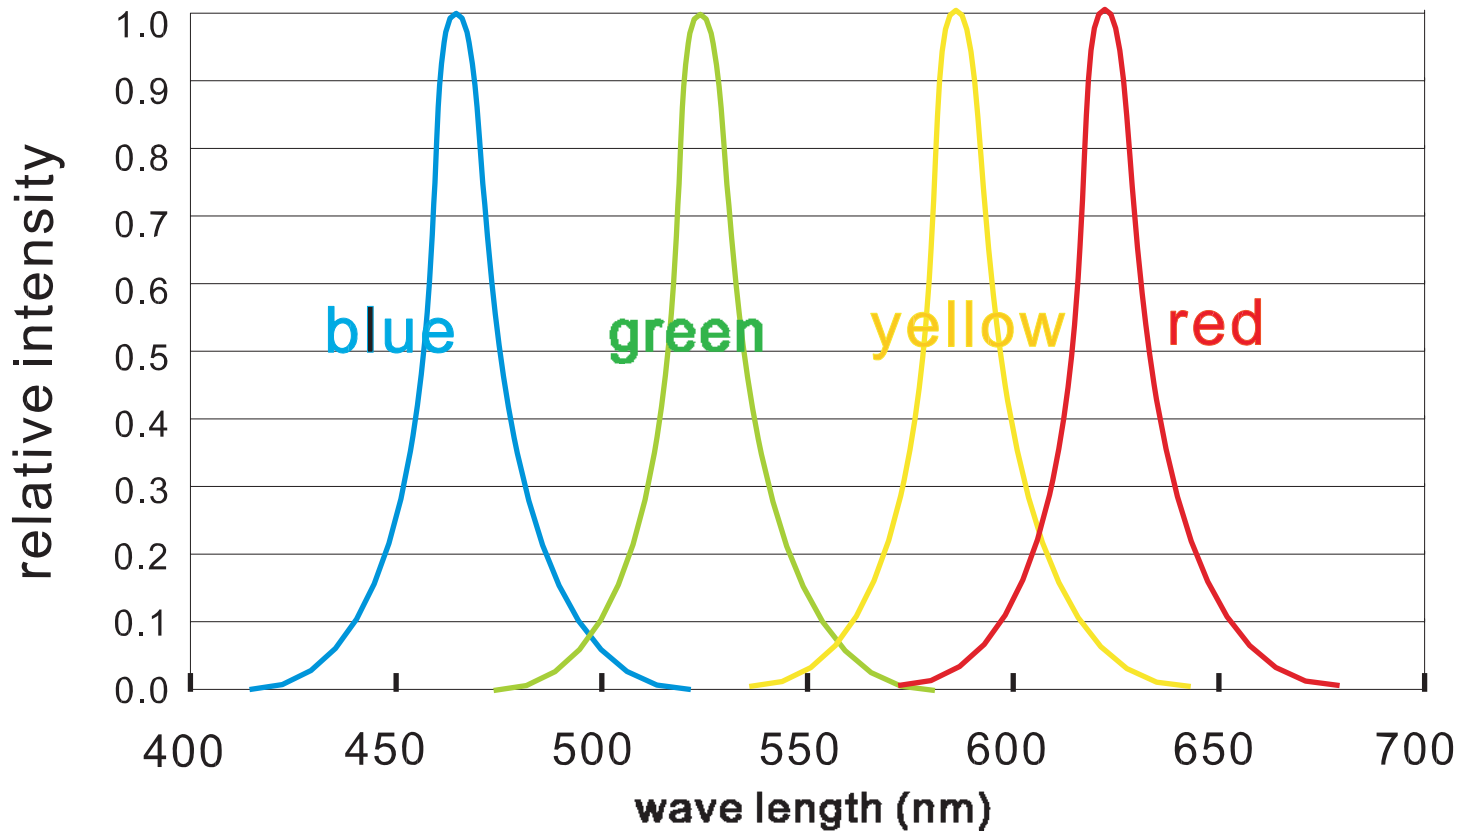

Assembly drawing

Top View

Section

View Angle: 120 degrees

Operation Temperature: -20~50 °C

Store Temperature: -30~80 °C

5050 SMD LED Rigid bar: 60LED/Meter

These strips are widely used in shop and bar illumination, it works at 12 DC, with super bright SMD LEDs, wide view angle, compact size, easy to install, Aluminium PCB holder help you to fix easily. Water-proof, long life span(more than 50000 hours)

Aluminium series: 5050 60 LED/meter					
Part number	Color	LED QTY/meter	Lumen/meter	Voltage	Power/meter
DN-R50502014RGB60-12V	Red 	60	120	DC 12V	MAX14.4 w att
	Green 		240		
	Blue 		150		
DN-R50502014R60-12V	Red 	60	360	DC 12V	MAX14.4 w att
DN-R50502014Y60-12V	Yellow 		360		
DN-R50502014B60-12V	Blue 		450		
DN-R50502014G60-12V	Green 		720		
DN-R50502014W60-12V	White 		600~960		
DN-R50502014WW60-12V	Warm white 		480~720		
DN-R50502014P60-12V	Pink 		360		