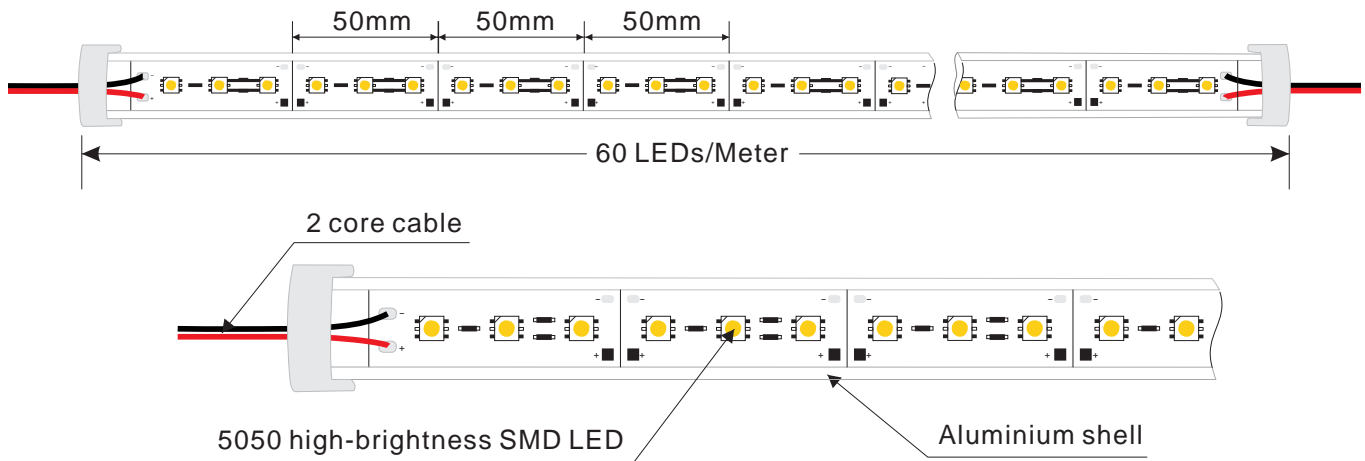

Assembly drawing

Top View

Section

View Angle: 120 degrees

Operation Temperature: -20~50 °C

Store Temperature: -30~80 °C

5050 SMD LED Rigid bar: 60LED/Meter

These strips are widely used in shop and bar illumination, it works at 12 DC, with super bright SMD LEDs, wide view angle, compact size, easy to install, Aluminium PCB holder help you to fix easily. Water-proof, long life span(more than 50000 hours)

Aluminium series: 5050 60 LED/meter					
Part number	Color	LED QTY/meter	Lumen/meter	Voltage	Power/meter
DN-R50502014RGB60-12V	Red 	60	120	DC 12V	MAX14.4 w att
	Green 		240		
	Blue 		150		
DN-R50502014R60-12V	Red 	60	360	DC 12V	MAX14.4 w att
DN-R50502014Y60-12V	Yellow 		360		
DN-R50502014B60-12V	Blue 		450		
DN-R50502014G60-12V	Green 		720		
DN-R50502014W60-12V	White 		600~960		
DN-R50502014WW60-12V	Warm white 		480~720		
DN-R50502014P60-12V	Pink 		360		