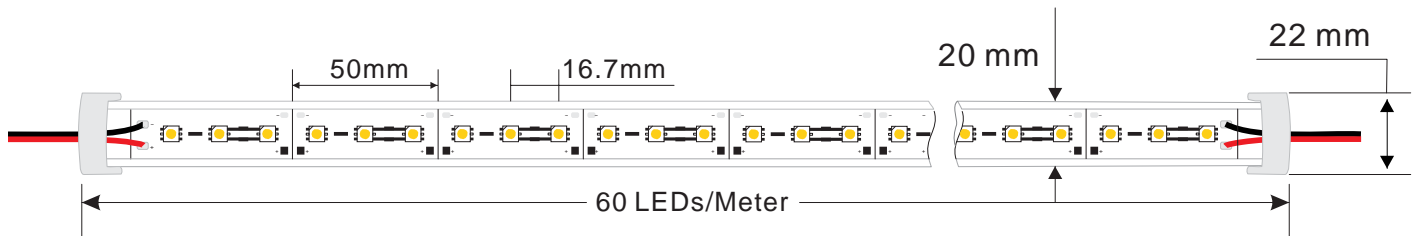

Features:

Available in 12V DC maximum.

Very bright & low power consumption.

Operating temperature: -20~50°C.

Long life span LED lights, more than 50,000hours +.

Water-proof, IP20.

Applications:

Ideal for sign letters and channel letters, concealed lights, room lighting, equipment .

Assembly drawing

Top View

Section

View Angle: 120 degrees

Operation Temperature: -20~50 °C

Store Temperature: -30~80 °C

5050 SMD LED Rigid bar: 60LED/Meter

These strips are widely used in shop and bar illumination, it works at 12 DC, with super bright SMD LEDs, wide view angle, compact size, easy to install, Aluminium PCB holder help you to fix easily. Water-proof, long life span(more than 50000 hours)

Aluminium series: 5050 60 LED/meter					
Part number	Color	LED QTY/meter	Lumen/meter	Voltage	Power/meter
DN-R50502014RGB60-12V	Red 	60	120	DC 12V	MAX14.4 w att
	Green 		240		
	Blue 		150		
DN-R50502014R60-12V	Red 	60	360	DC 12V	MAX14.4 w att
DN-R50502014Y60-12V	Yellow 		360		
DN-R50502014B60-12V	Blue 		450		
DN-R50502014G60-12V	Green 		720		
DN-R50502014W60-12V	White 		600~960		
DN-R50502014WW60-12V	Warm white 		480~720		
DN-R50502014P60-12V	Pink 		360		