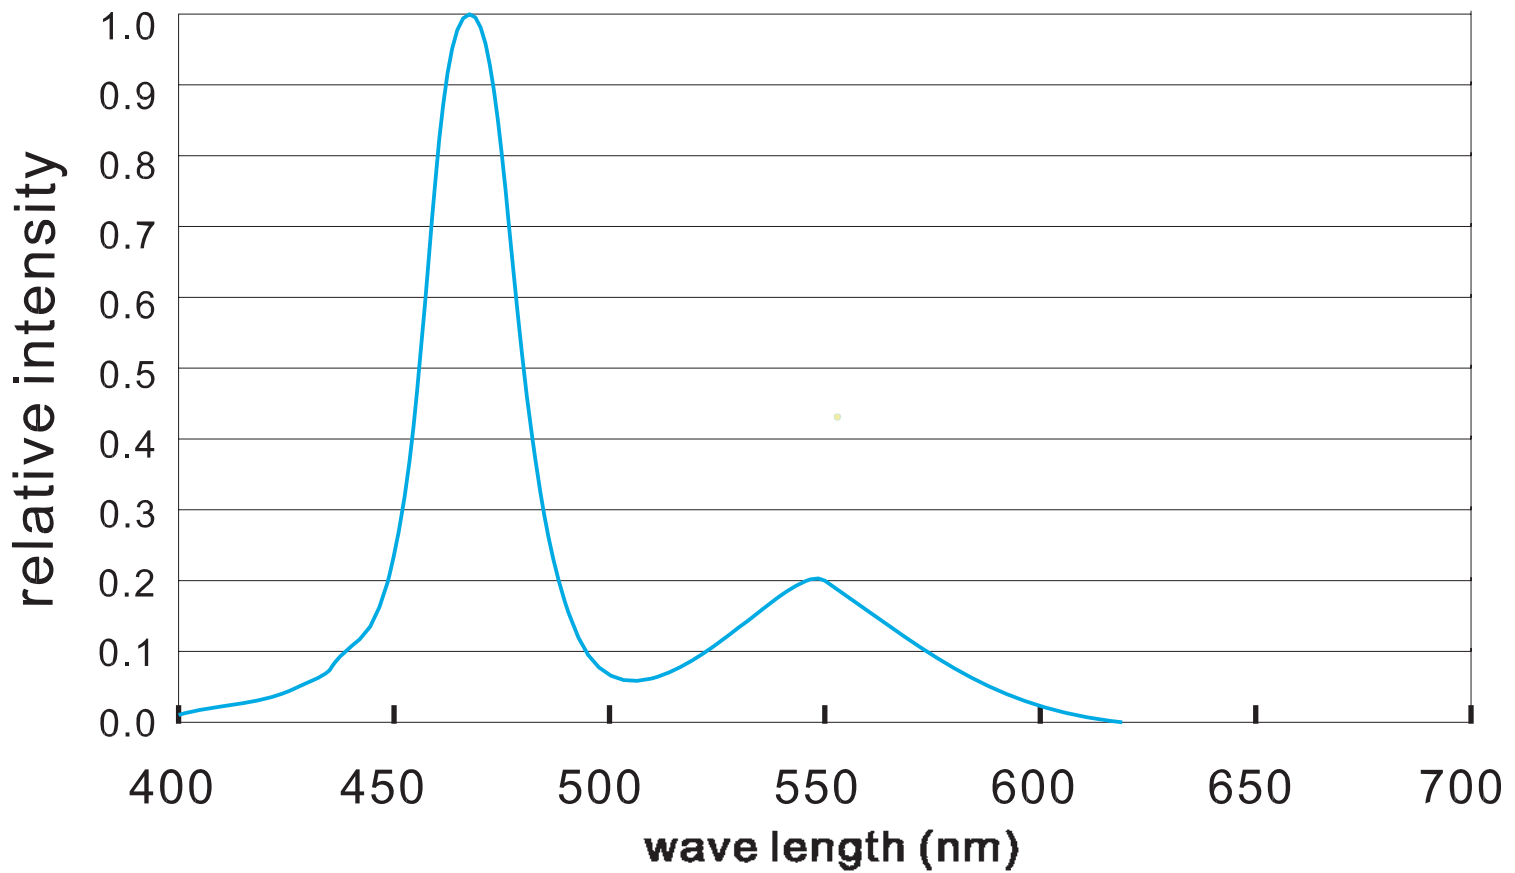

for: red, blue, green, yellow