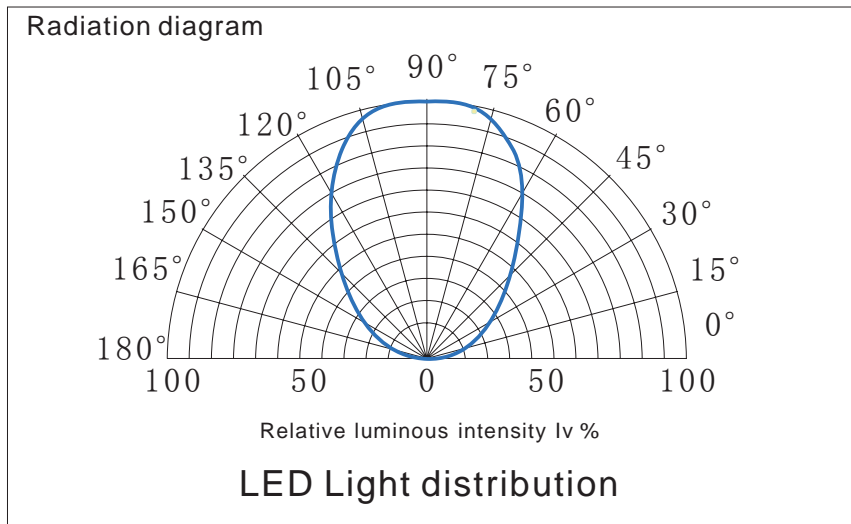

Aluminium series: 3528 180 LED/meter					
Part number	Color	LED QTY/meter	Lumen/meter	Voltage	Power/meter
DN-R35281712R180-12V	Red	180	360	DC 12V	MAX14.4W
DN-R35281712Y180-12V	Yellow		360		
DN-R35281712B180-12V	Blue		450		
DN-R35281712G180-12V	Green		720		
DN-R35281712W180-12V	White		720~1080		
DN-R35281712WW180-12V	Warm w hite		630~990		
DN-R35281712P180-12V	Pink		360		