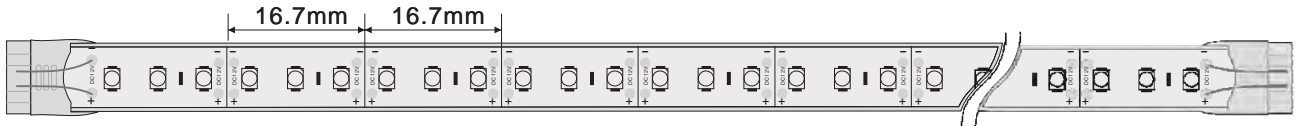

3528 Rigid bar: 180 LED/Meter: