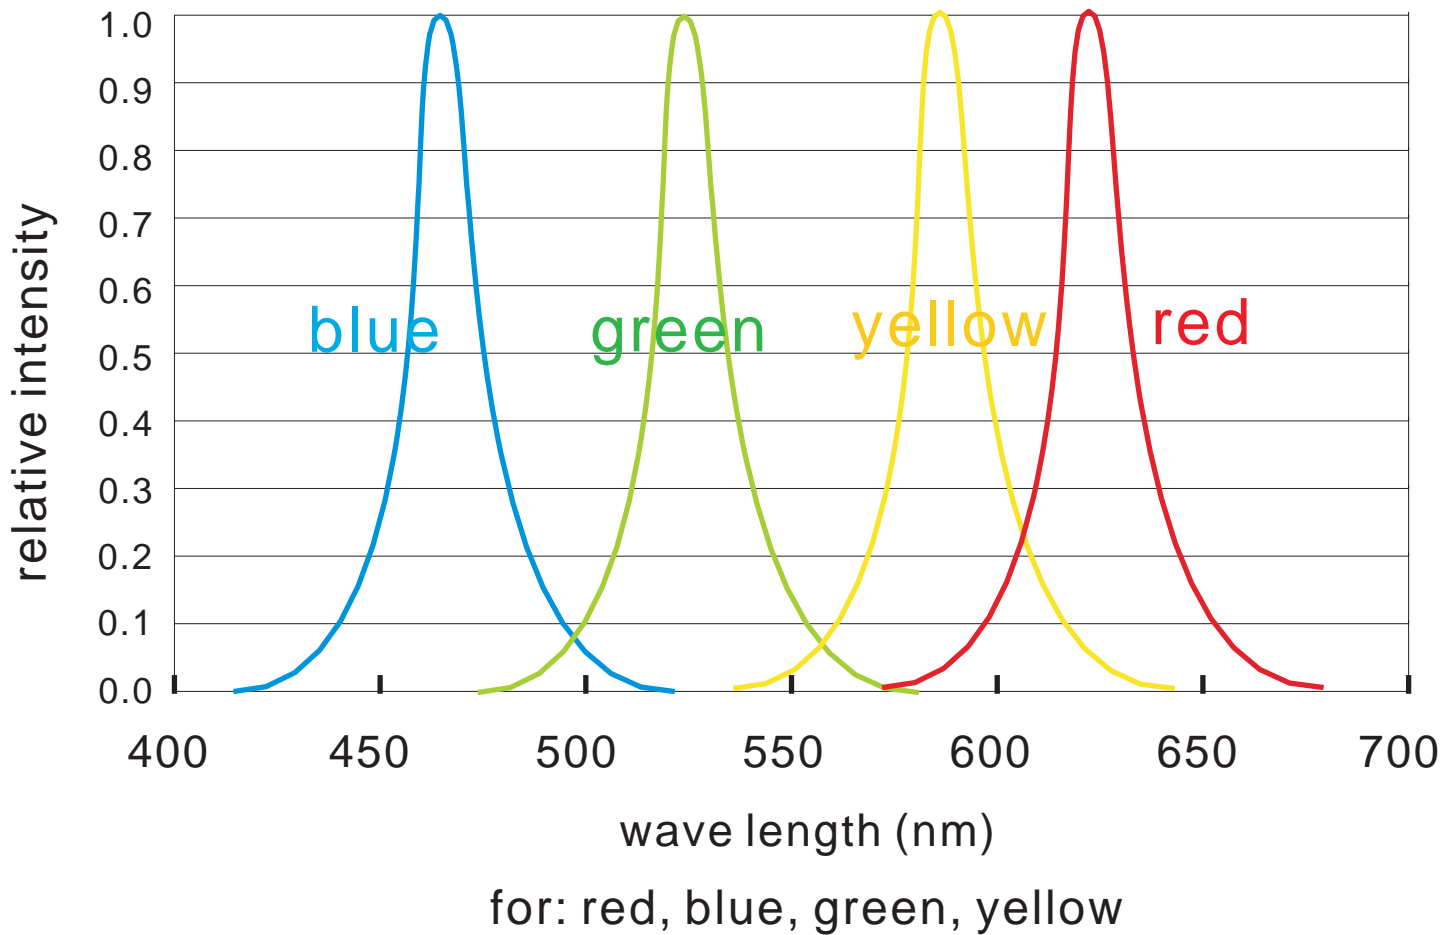

Aluminium series: 3528 180 LED/meter					
Part number	Color	LED QTY/meter	Lumen/meter	Voltage	Power/meter
DN-R35281712R180-12V	Red	180	360	DC 12V	MAX14.4W
DN-R35281712Y180-12V	Yellow		360		
DN-R35281712B180-12V	Blue		450		
DN-R35281712G180-12V	Green		720		
DN-R35281712W180-12V	White		720~1080		
DN-R35281712WW180-12V	Warm w hite		630~990		
DN-R35281712P180-12V	Pink		360		