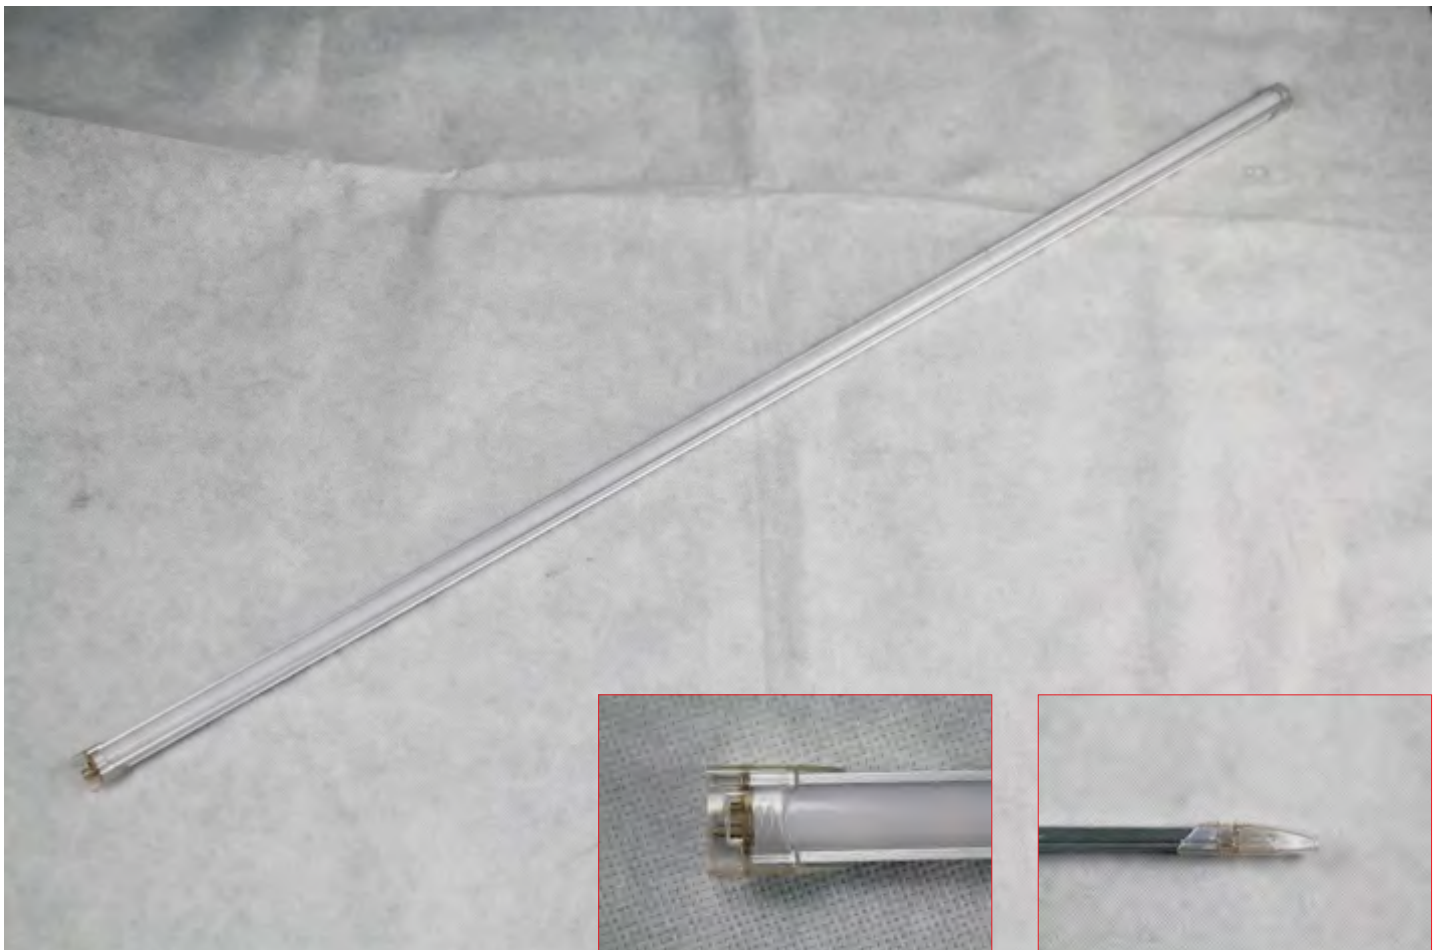

## Features:

Available in 12V DC maximum.

Very bright & low power consumption.

Operating temperature: -20~50°C.

Long life span LED lights, more than 50,000 hours +.

Water-proof, IP20.

## Photos