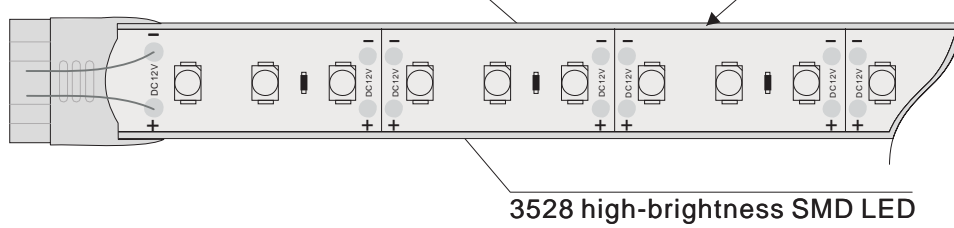

Milky white mask PC cover or Transparent PC cover

Aluminium shell