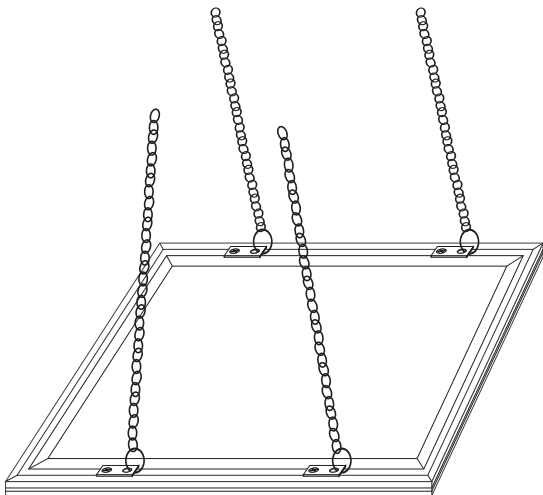

Packing Qty: 2 pcs

Light Distribution Graph

Illumination Intensity Chart:

LED Panel light installing standard configuration:

LED Panel hanging installation:

(Step1) LED panel back picture.

(step 2) Fixing the chains of the accessories to the mounting holes which are in the back of the panel light.

(step 3) Fixed picture.

(step 4) Rendering.

Panels hang type (steel wire rope) installation:

(6) Suggest to screw the M4 self-tapping screw into expansion stopper.

LED panel hanging installation in wall:

(Step 1) Put the M4 tapping into the sliding chute of panel in the back. Align M4 to the M4 tapping hole, and then fix it with screws.