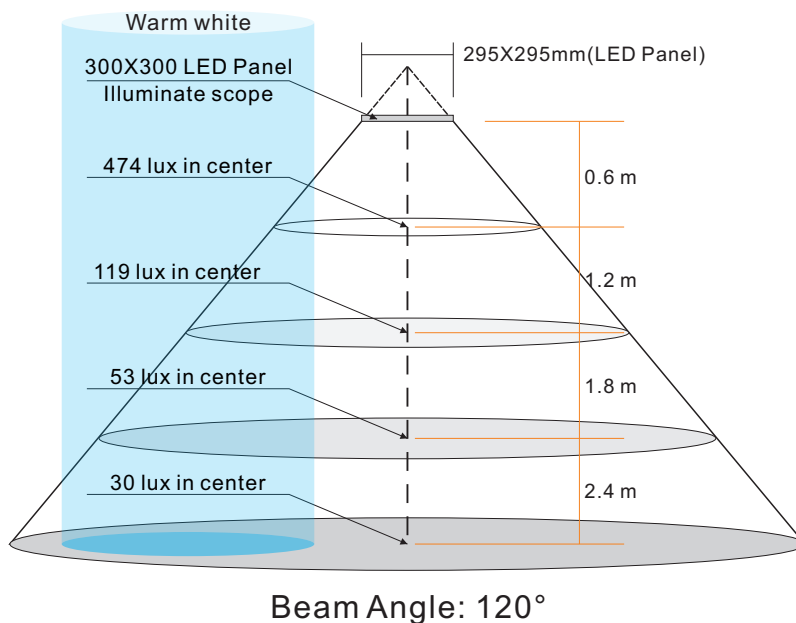

Photo:

LED panel second generation product features

LED PANEL SPECIFICATIONS

NUMBER	ITEM	DESCRIPTION
01	Input voltage	AC 100~240V
02	Panel Input voltage	DC 24V
03	Power consumption	9.5W
04	luminous flux	642 lm(white) 477 lm(warm white)
05	Color	White Warm white
06	Color temperature	2500~4000k(Warm white) 4000~7000k(White)
07	Life time	>50,000 Hour
08	Operating temperature	-20°C to + 50°C
09	Storage temperature	-30°C to + 60°C
10	Luminosity	>159.5 Lux(1.2meter, White) >119 Lux(1.2meter, Warm white)
11	Certificates	CE . RoHS
12	Weight	1.1 KGS
13	Size	295X295X10.4 mm
14	Water proof	IP52

Packing Qty: 2 pcs

Light Distribution Graph

Illumination Intensity Chart:

LED Panel light installing standard configuration:

LED Panel hanging installation:

(Step1) LED panel back picture.

(step 2) Fixing the chains of the accessories to the mounting holes which are in the back of the panel light.