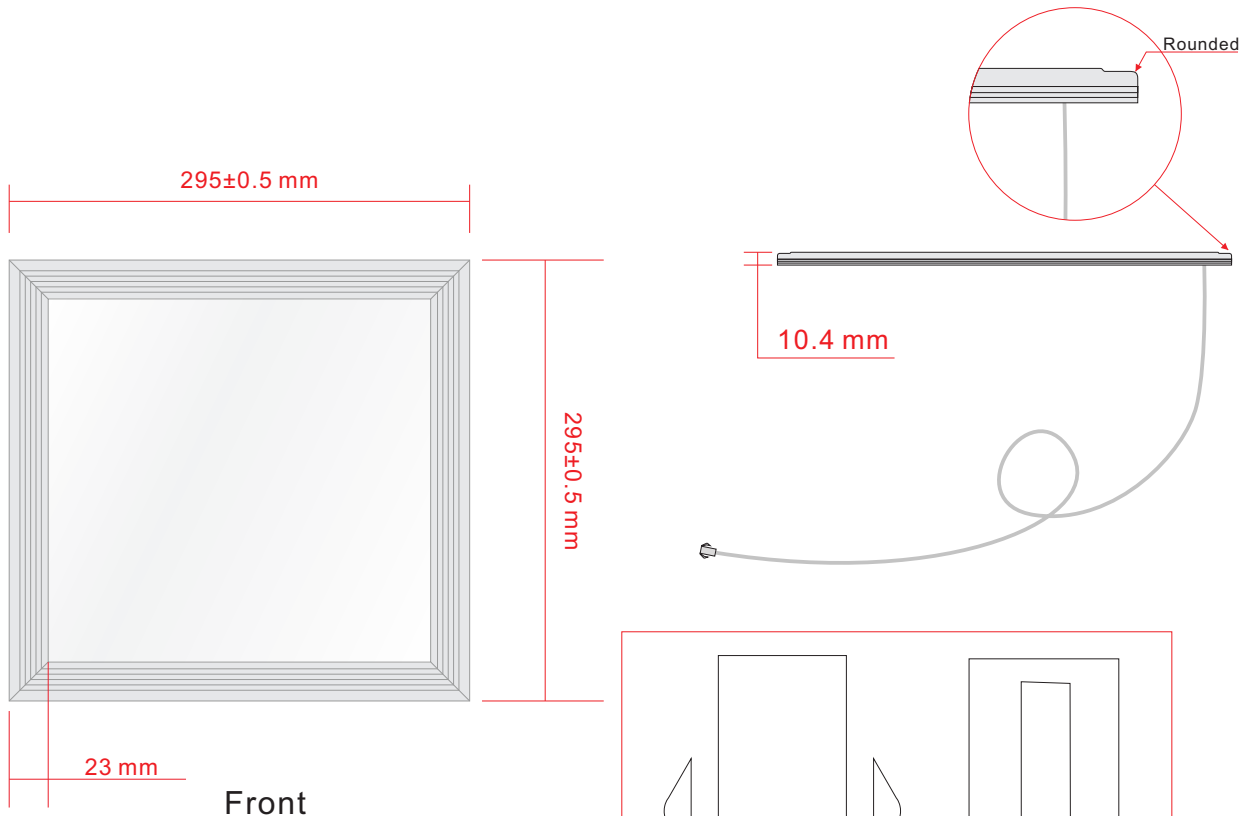

Photo:

LED panel second generation product features

LED PANEL SPECIFICATIONS

NUMBER	ITEM	DESCRIPTION
01	Input voltage	AC 100~240V
02	Panel Input voltage	DC 24V
03	Power consumption	9.5W
04	luminous flux	642 lm(white) 477 lm(warm white)
05	Color	White Warm white
06	Color temperature	2500~4000k(Warm white) 4000~7000k(White)
07	Life time	>50,000 Hour
08	Operating temperature	-20°C to + 50°C
09	Storage temperature	-30°C to + 60°C
10	Luminosity	>159.5 Lux(1.2meter, White) >119 Lux(1.2meter, Warm white)
11	Certificates	CE . RoHS
12	Weight	1.1 KGS
13	Size	295X295X10.4 mm
14	Water proof	IP52

Panel Size:

Back

Power supply

(AC 100~240V IN)

All dimension units are in millimeters ±0.5mm

Packing

Outer carton: 37X32X38 cm

Net weight of each panel: 1.1 KG

Packing Qty: 2 pcs

Light Distribution Graph

Illumination Intensity Chart:

LED Panel light installing standard configuration:

LED Panel hanging installation:

(Step1) LED panel back picture.

(step 2) Fixing the chains of the accessories to the mounting holes which are in the back of the panel light.