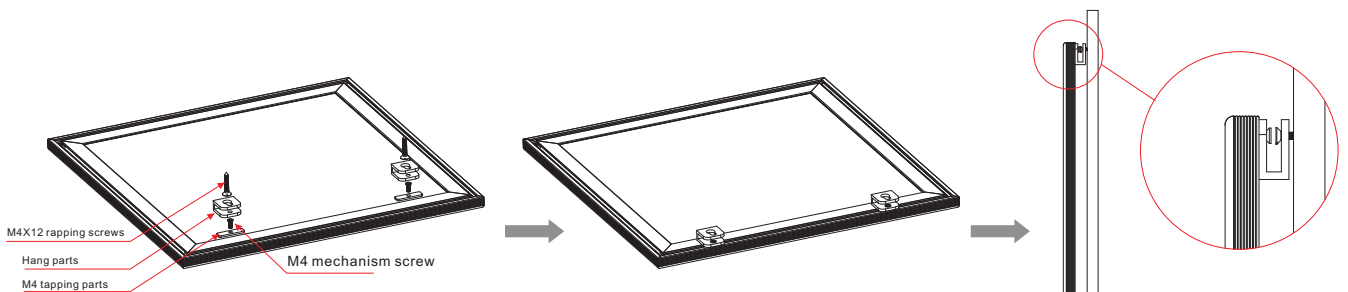

Packing Qty: 2 pcs

Light Distribution Graph

Illumination Intensity Chart:

LED Panel light installing standard configuration:

LED Panel hanging installation:

(Step1) LED panel back picture.

(step 2) Fixing the chains of the accessories to the mounting holes which are in the back of the panel light.

(step 3) Fixed picture.

(step 4) Rendering.

Panels hang type (steel wire rope) installation:

(6) Suggest to screw the M4 self-tapping screw into expansion stopper.

LED panel hanging installation in wall:

(Step 1) Put the M4 tapping into the sliding chute of panel in the back. Align M4 to the M4 tapping hole, and then fix it with screws.

(Step2) The rendering after fixing to the panel.

(Step3) The rendering after hanging to the wall.

LED Panel embedding in ceiling installation:

(Step 1) Ceiling fixed part.

(step 2) Twist the both sides of Mechanism screws into the fixed part about 3mm