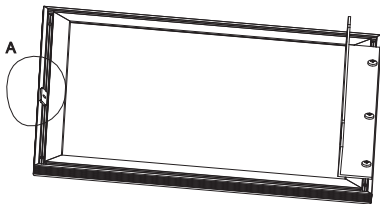

M4 tapping

(Step 3) Put in M4 tapping