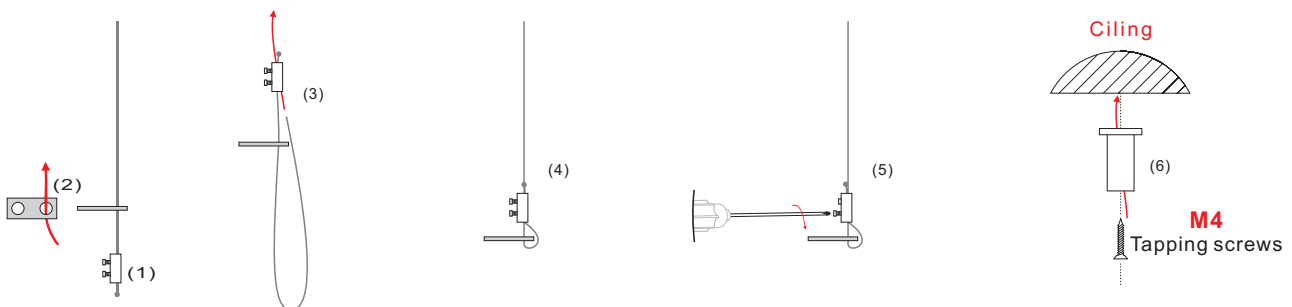

Packing Qty: 2 pcs

Light Distribution Graph

Illumination Intensity Chart:

LED Panel light installing standard configuration:

LED Panel hanging installation:

(Step1) LED panel back picture.

(step 2) Fixing the chains of the accessories to the mounting holes which are in the back of the panel light.

(step 3) Fixed picture.

(step 4) Rendering.

Panels hang type (steel wire rope) installation:

(6) Suggest to screw the M4 self-tapping screw into expansion stopper.

LED panel hanging installation in wall:

(Step 1) Put the M4 tapping into the sliding chute of panel in the back. Align M4 to the M4 tapping hole, and then fix it with screws.