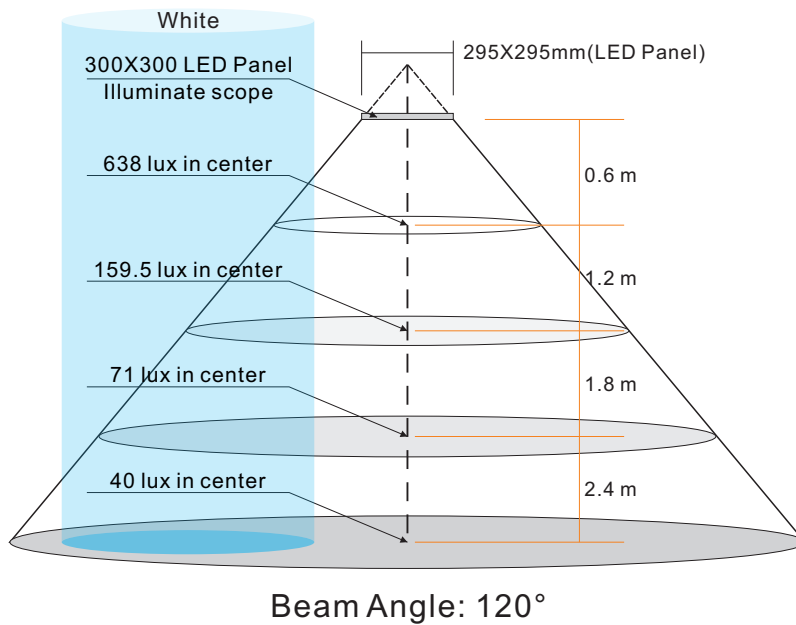

Illumination Intensity Chart: