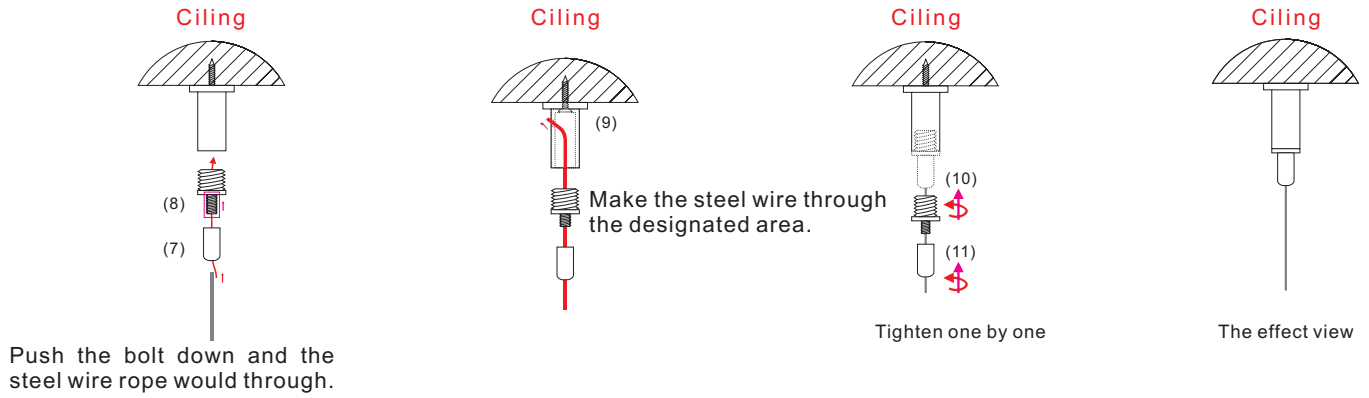

Packing Qty: 2 pcs

Light Distribution Graph

Illumination Intensity Chart:

LED Panel light installing standard configuration:

LED Panel hanging installation:

(Step1) LED panel back picture.

(step 2) Fixing the chains of the accessories to the mounting holes which are in the back of the panel light.

(step 3) Fixed picture.

(step 4) Rendering.

Panels hang type (steel wire rope) installation:

(6) Suggest to screw the M4 self-tapping screw into expansion stopper.

LED panel hanging installation in wall:

(Step 1) Put the M4 tapping into the sliding chute of panel in the back. Align M4 to the M4 tapping hole, and then fix it with screws.

(Step2) The rendering after fixing to the panel.

(Step3) The rendering after hanging to the wall.

LED Panel embedding in ceiling installation:

(Step 1) Ceiling fixed part.

(step 2) Twist the both sides of Mechanism screws into the fixed part about 3mm