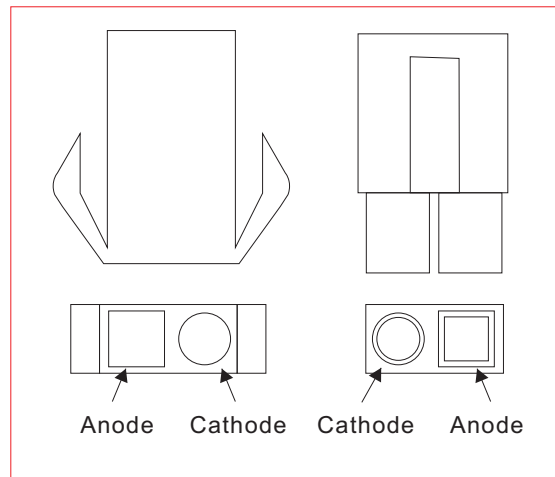

Power supply

(AC 100~240V IN)

All dimension units are in millimeters ±0.5mm

Packing

Outer carton: 37X32X38 cm

Net weight of each panel: 1.1 KG

Packing Qty: 2 pcs