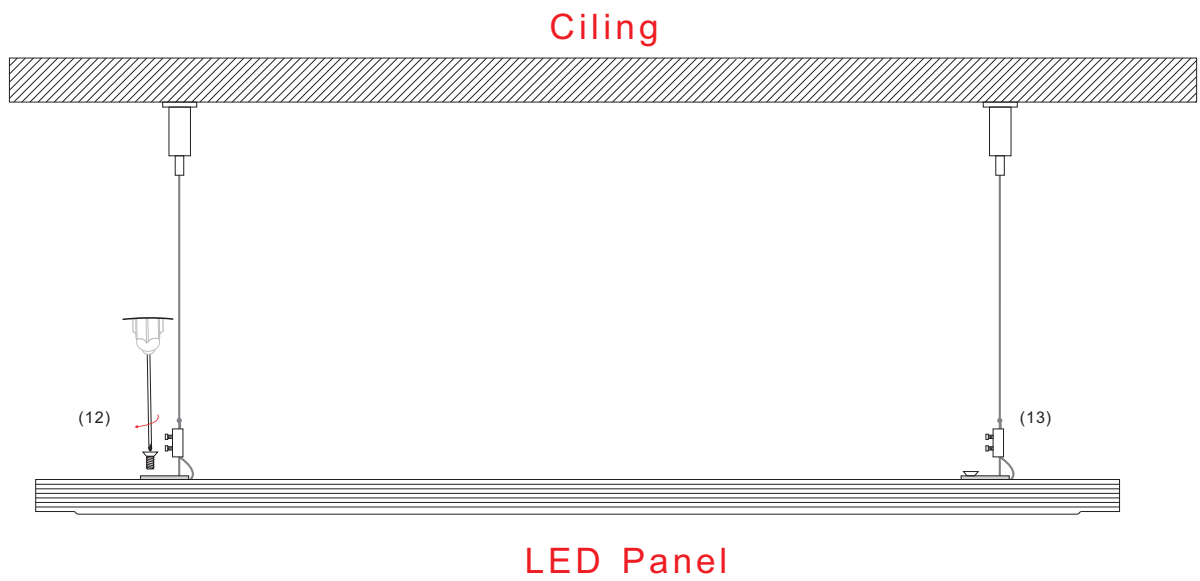

Packing Qty: 2 pcs

Light Distribution Graph

Illumination Intensity Chart:

LED Panel light installing standard configuration:

LED Panel hanging installation:

(Step1) LED panel back picture.

(step 2) Fixing the chains of the accessories to the mounting holes which are in the back of the panel light.

(step 3) Fixed picture.

(step 4) Rendering.

Panels hang type (steel wire rope) installation:

(6) Suggest to screw the M4 self-tapping screw into expansion stopper.

LED panel hanging installation in wall:

(Step 1) Put the M4 tapping into the sliding chute of panel in the back. Align M4 to the M4 tapping hole, and then fix it with screws.

(Step2) The rendering after fixing to the panel.

(Step3) The rendering after hanging to the wall.

LED Panel embedding in ceiling installation:

(Step 1) Ceiling fixed part.

(step 2) Twist the both sides of Mechanism screws into the fixed part about 3mm