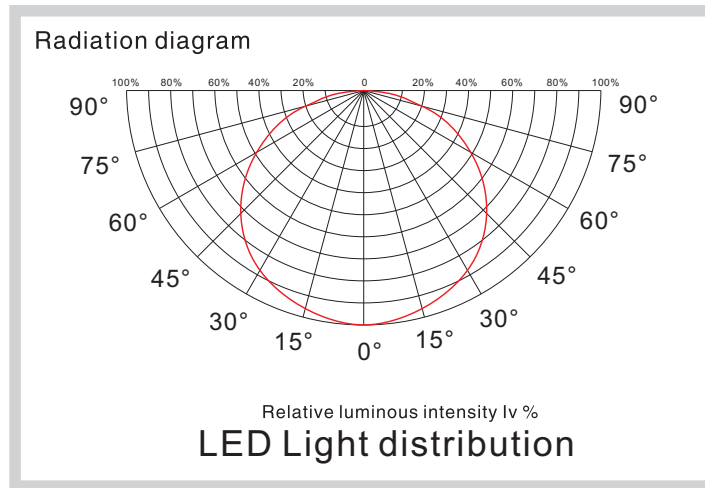

Light Distribution Graph