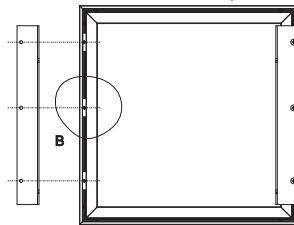

Place M4 tapping correctly

(step 4) Place the M4 tapping correctly