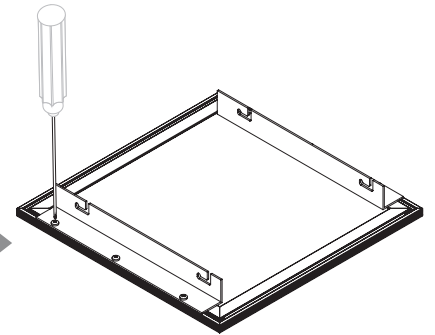

(step 3) Fixed picture.

(step 4) Rendering.

Panels hang type (steel wire rope) installation:

(6) Suggest to screw the M4 self-tapping screw into expansion stopper.

LED panel hanging installation in wall:

(Step 1) Put the M4 tapping into the sliding chute of panel in the back. Align M4 to the M4 tapping hole, and then fix it with screws.

(Step2) The rendering after fixing to the panel.

(Step3) The rendering after hanging to the wall.

LED Panel embedding in ceiling installation:

(Step 1) Ceiling fixed part.

(step 2) Twist the both sides of Mechanism screws into the fixed part about 3mm

M4 tapping

Place M4 tapping correctly

(Step 3) Put in M4 tapping

(step 4) Place the M4 tapping correctly

(step 5) Align the side of the sliding chute with M4 tapping screw holes. Fix the M4 screws

(Step 6) Align the sliding chute with fixed part, then twist the screws into 3mm.