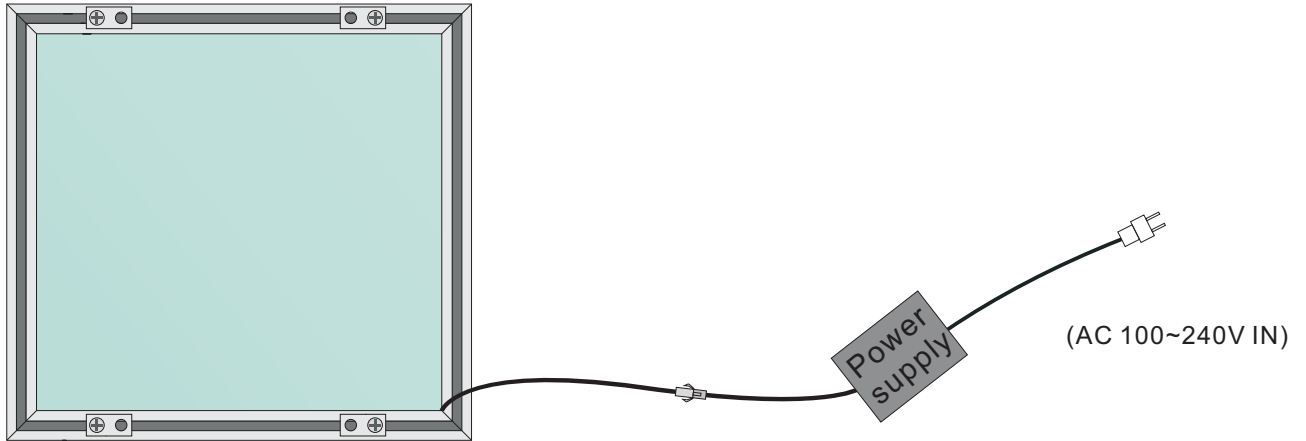

Panel power supply connection :

LED panel power supply connection