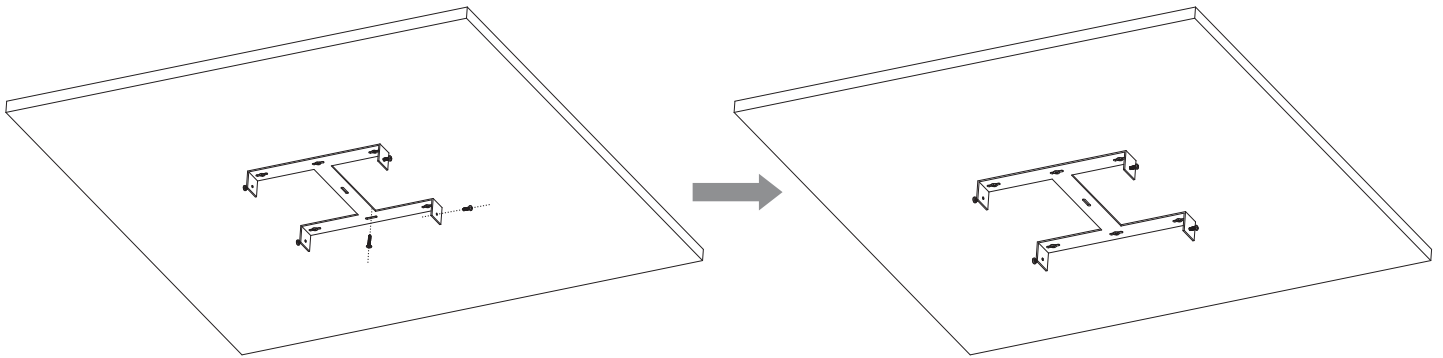

LED Panel embedding in ceiling installation:

(Step 1) Ceiling fixed part.