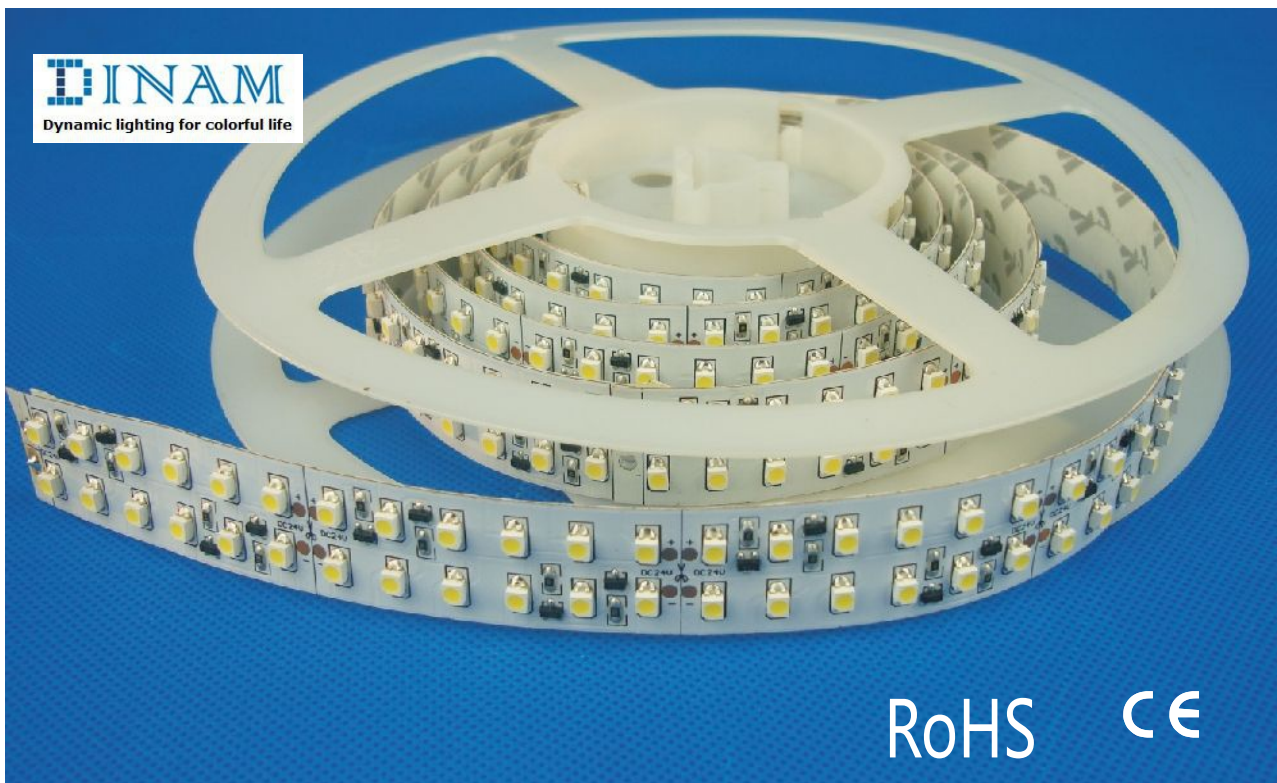

3528 Ribbon series (240leds/m) feature and photo

Feature:

High brightness low power consumption

Led type: 3528 SMD led

Led lighting angle: 120°

Led quantity: 240leds/m

Operation temperature: -20-50°C

Life time: 50,000hours

Dimmable by using dimmer controller

Water-proof rating: IP20

Photo: