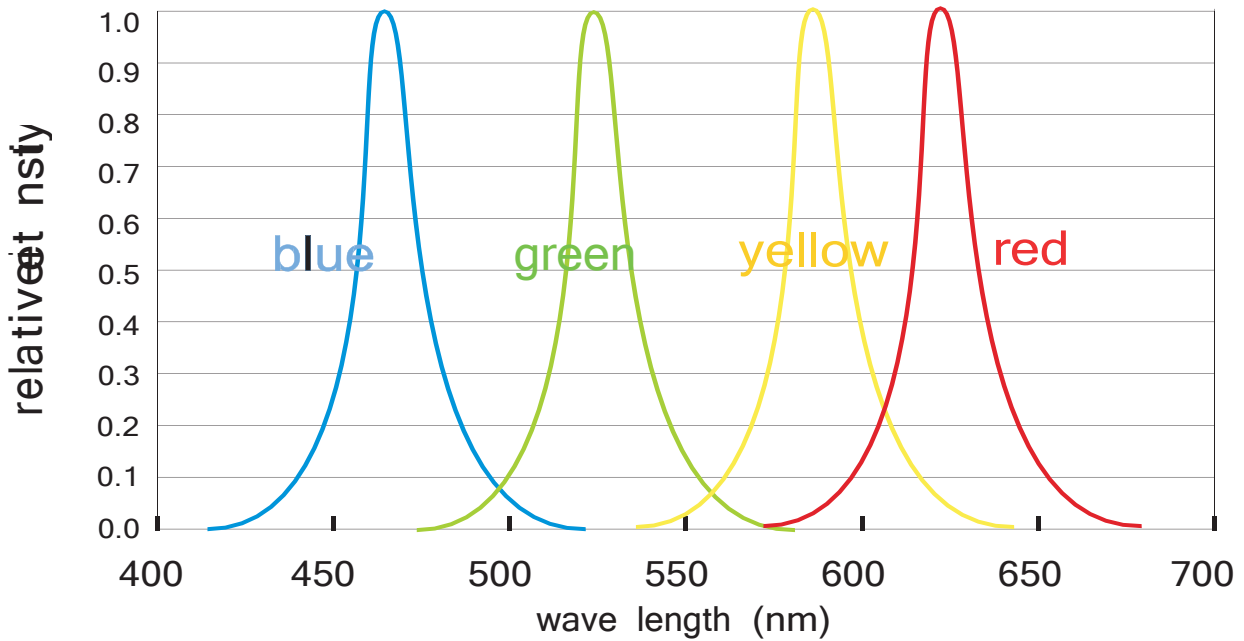

## 3528 Ribbon series ( 240leds/m ) dimension chart

Front:

Lateral:

## 3528 ribbon series (240leds/m) photoelectric parameters

Ribbon series led strip: DC0.88A22-27Vpower:20W±10%/M IP rating:IP20

Part-Number	Color	PCB width	Lumen (CRI>80)	Lumen (CRI>90)
LD-FLW-R3528R/G/B/Y-CC-24-240D-AA	R/G/B/Y	20mm	-----	-----
LD-FLW-R3528W-CC-24-240D-AA	white	20mm	1680lm/m	1260lm/m
LD-FLW-R3528W-CC-24-240D-AAA	white	20mm	1764lm/m	1344lm/m
LD-FLW-R3528WW-CC-24-240D-AA	warm white	20mm	1325lm/m	1000lm/m
LD-FLW-R3528WW-CC-24-240D-AAA	warm white	20mm	1500lm/m	1180lm/m