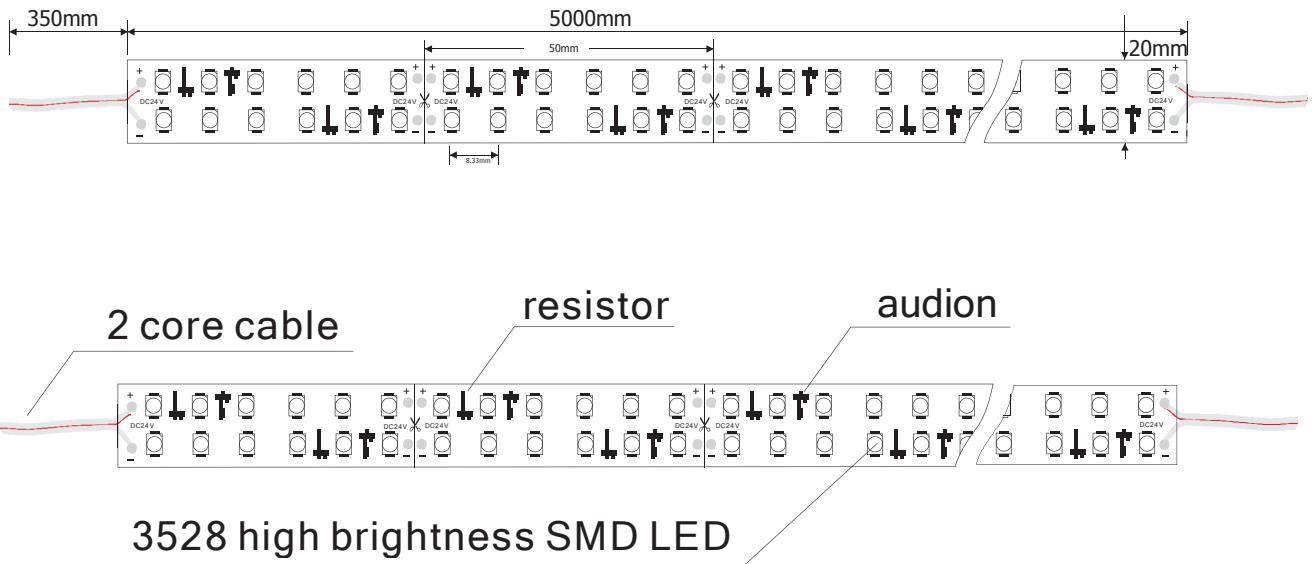

### Feature:

High brightness low power consumption

Led type: 3528 SMD led

Led lighting angle: 120°

Led quantity: 240leds/m

Operation temperature: -20-50°C

Life time: 50,000hours

Dimmable by using dimmer controller

## 3528 Ribbon series ( 240leds/m ) dimension chart

Front:

Lateral:

## 3528 ribbon series (240leds/m) photoelectric parameters

Ribbon series led strip: DC0.88A22-27Vpower:20W±10%/M IP rating:IP20

Part-Number	Color	PCB width	Lumen (CRI>80)	Lumen (CRI>90)
LD-FLW-R3528R/G/B/Y-CC-24-240D-AA	R/G/B/Y	20mm	-----	-----
LD-FLW-R3528W-CC-24-240D-AA	white	20mm	1680lm/m	1260lm/m
LD-FLW-R3528W-CC-24-240D-AAA	white	20mm	1764lm/m	1344lm/m
LD-FLW-R3528WW-CC-24-240D-AA	warm white	20mm	1325lm/m	1000lm/m
LD-FLW-R3528WW-CC-24-240D-AAA	warm white	20mm	1500lm/m	1180lm/m