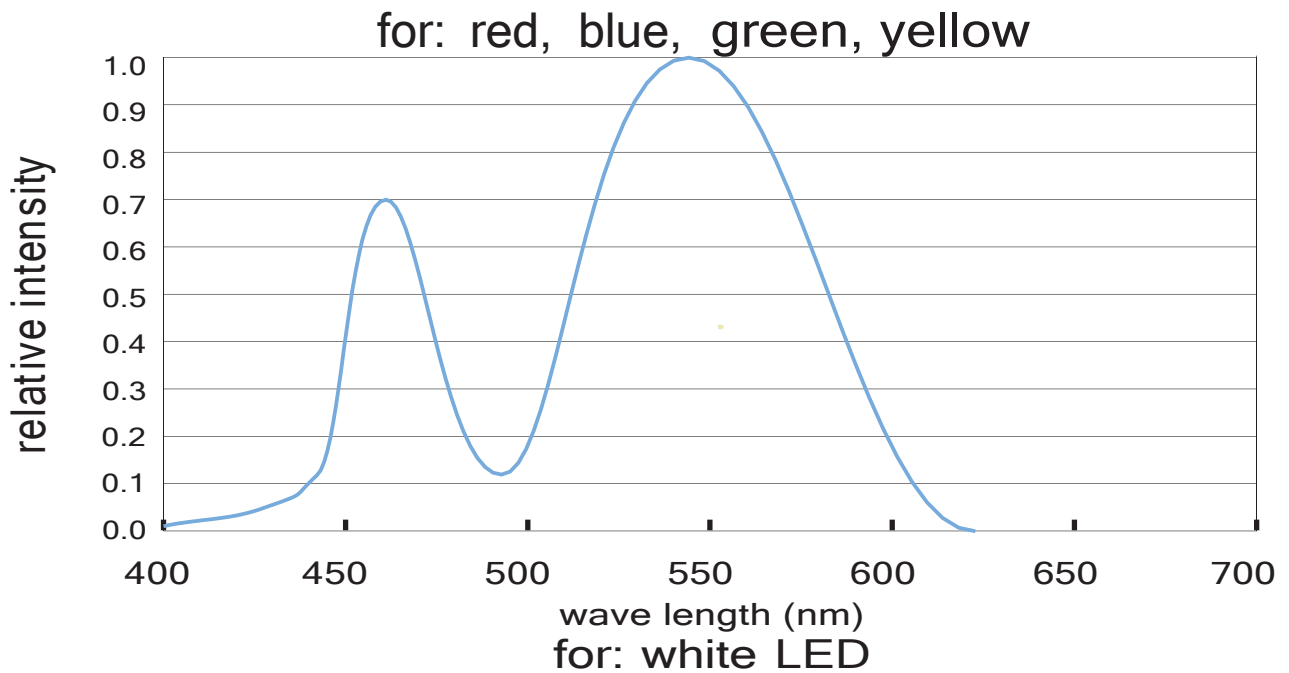

## 3528 Ribbon series ( 240leds/m ) dimension chart

Front:

Lateral:

## 3528 ribbon series (240leds/m) photoelectric parameters

Ribbon series led strip: DC0.88A22-27Vpower:20W±10%/M IP rating:IP20

Part-Number	Color	PCB width	Lumen (CRI>80)	Lumen (CRI>90)
LD-FLW-R3528R/G/B/Y-CC-24-240D-AA	R/G/B/Y	20mm	-----	-----
LD-FLW-R3528W-CC-24-240D-AA	white	20mm	1680lm/m	1260lm/m
LD-FLW-R3528W-CC-24-240D-AAA	white	20mm	1764lm/m	1344lm/m
LD-FLW-R3528WW-CC-24-240D-AA	warm white	20mm	1325lm/m	1000lm/m
LD-FLW-R3528WW-CC-24-240D-AAA	warm white	20mm	1500lm/m	1180lm/m