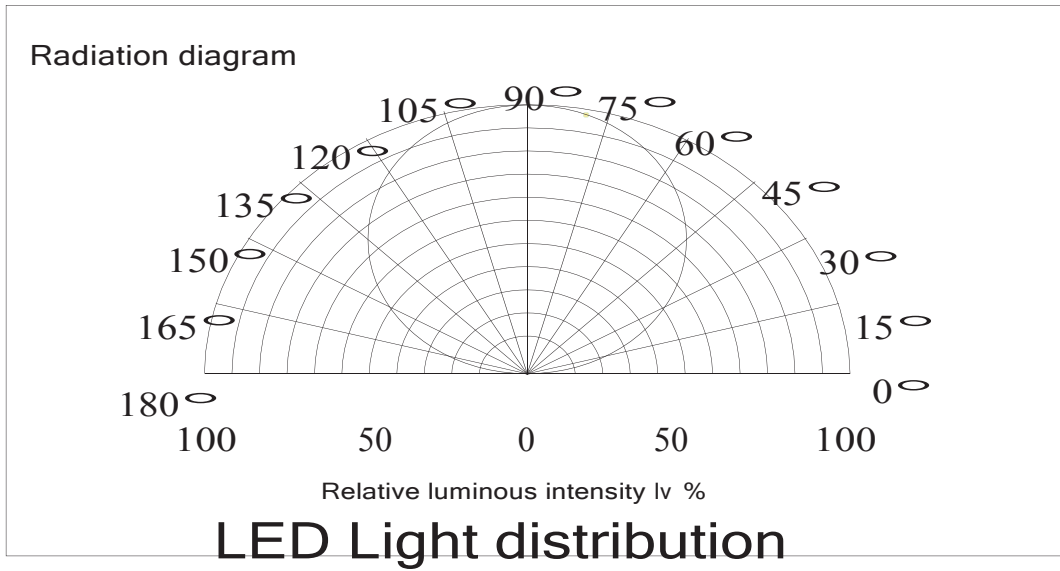

## 3528 Ribbon series ( 240leds/m ) dimension chart

Front:

Lateral:

## 3528 ribbon series (240leds/m) photoelectric parameters

Ribbon series led strip: DC0.88A22-27Vpower:20W±10%/M IP rating:IP20

Part-Number	Color	PCB width	Lumen (CRI>80)	Lumen (CRI>90)
LD-FLW-R3528R/G/B/Y-CC-24-240D-AA	R/G/B/Y	20mm	-----	-----
LD-FLW-R3528W-CC-24-240D-AA	white	20mm	1680lm/m	1260lm/m
LD-FLW-R3528W-CC-24-240D-AAA	white	20mm	1764lm/m	1344lm/m
LD-FLW-R3528WW-CC-24-240D-AA	warm white	20mm	1325lm/m	1000lm/m
LD-FLW-R3528WW-CC-24-240D-AAA	warm white	20mm	1500lm/m	1180lm/m